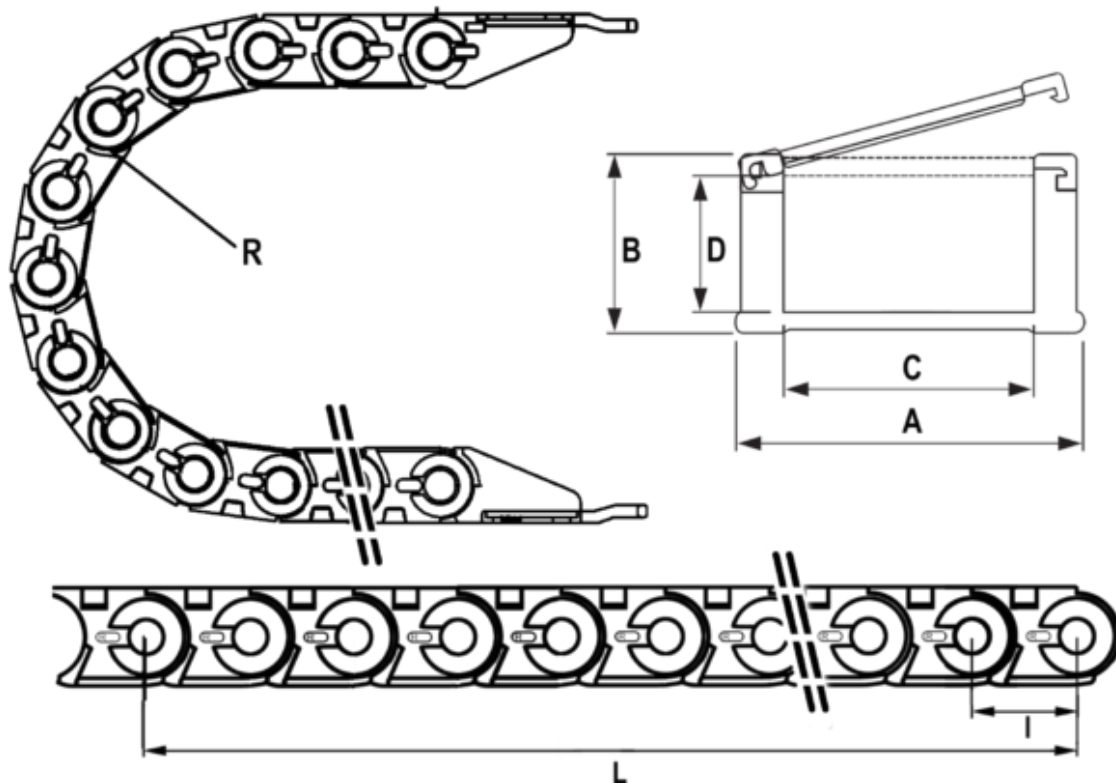

Data Sheet

Article number: 18CPS03035R075
Description: Cable chain, CPS MINI
Type CPS030.35.R75-990L (33 LK)

Measures

Full length	= 990mm
Inside Height	= 19
Inside Width	= 35
Link Length(Pitch)	= 30
Outside Height	= 26
Outside Width	= 51
Radius	= 075